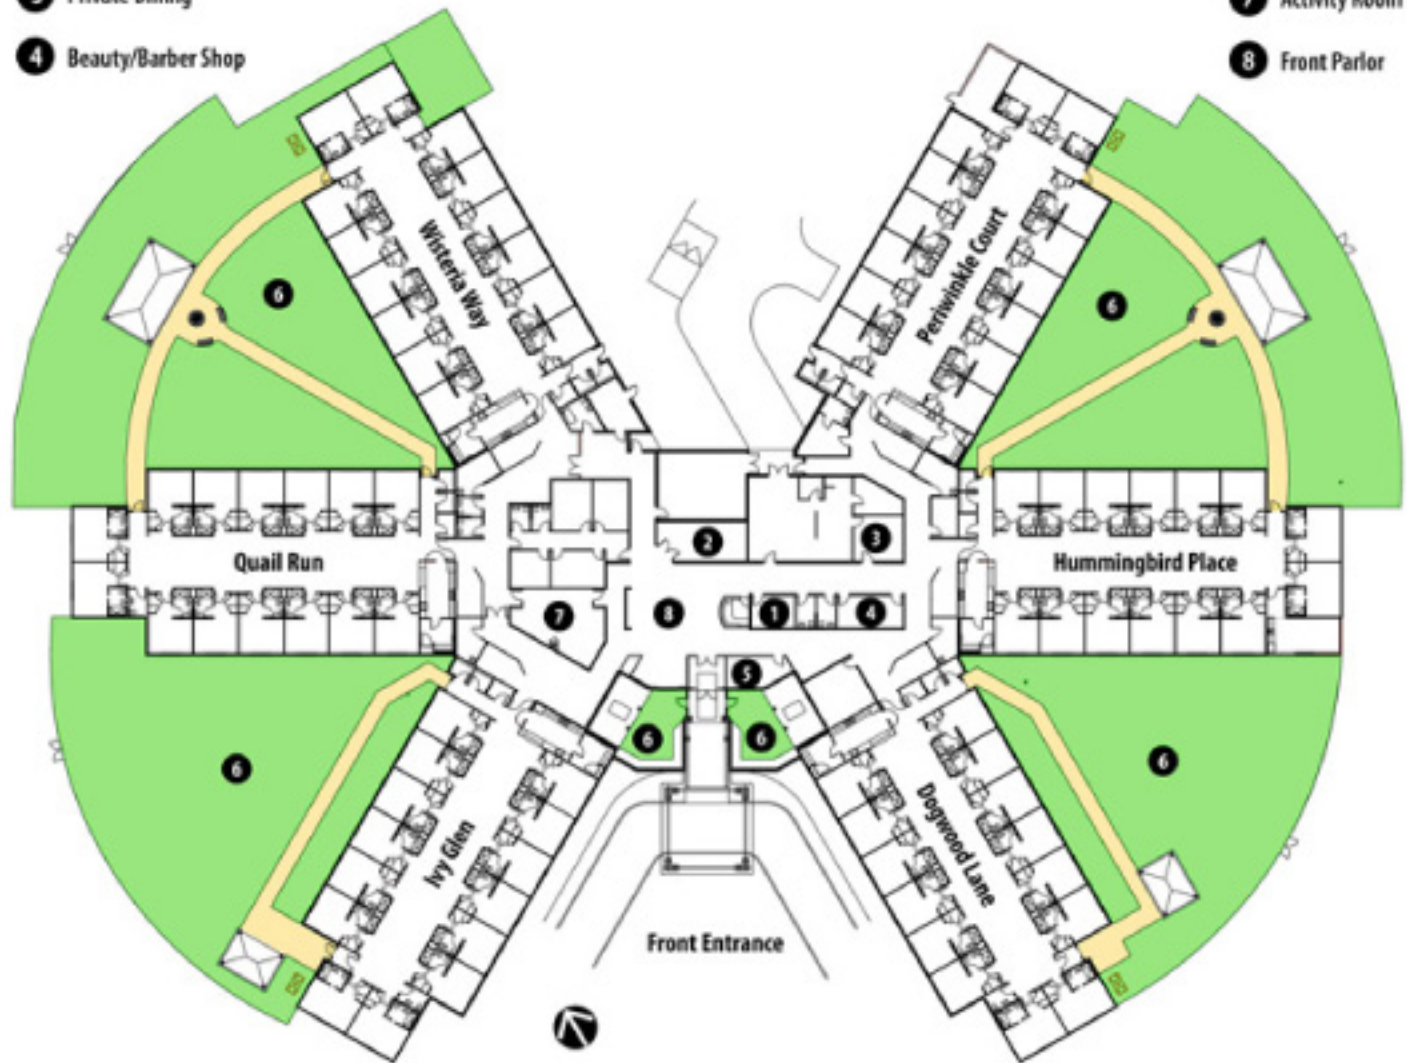

PRIVATE APT | 225 SQ FT

DELUXE APT | 280 SQ FT

Joseph C. Thomas Center

- 1 Nursing Office
- 2 Cafe
- 3 Private Dining
- 4 Beauty/Barber Shop

- 5 Fireside Room
- 6 Courtyards
- 7 Activity Room
- 8 Front Parlor

JOSEPH C. THOMAS SITE PLAN